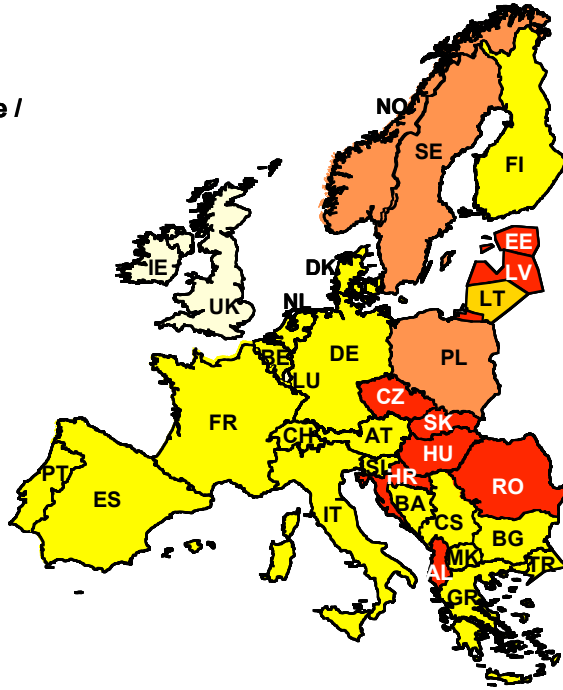

Promillegrenzen / Taux d'alcoolémie/ Tassi massimi d'alcoemia

Promille / pourmille /  
per mille

|    |                       |
|----|-----------------------|
| AL | Albania               |
| AT | Austria               |
| BA | Bosnia & Herzogevina  |
| BE | Belgium               |
| BG | Bulgaria              |
| CH | Switzerland           |
| CS | Serbia and Montenegro |
| CZ | Czech Republic        |
| DE | Germany               |
| DK | Denmark               |
| EE | Estonia               |
| ES | Spain                 |
| FI | Finland               |
| FR | France                |
| GR | Greece                |
| HR | Croatia               |
| HU | Hungary               |
| IE | Ireland               |
| IT | Italy                 |
| LT | Lithuania             |
| LU | Luxembourg            |
| LV | Latvia                |
| MK | Mazedonia             |
| NL | Netherlands           |
| NO | Norway                |
| PL | Poland                |
| PT | Portugal              |
| RO | Romania               |
| SE | Sweden                |
| SI | Slovenia              |
| SK | Slovakia              |
| TR | Turkey                |
| UK | United Kingdom        |